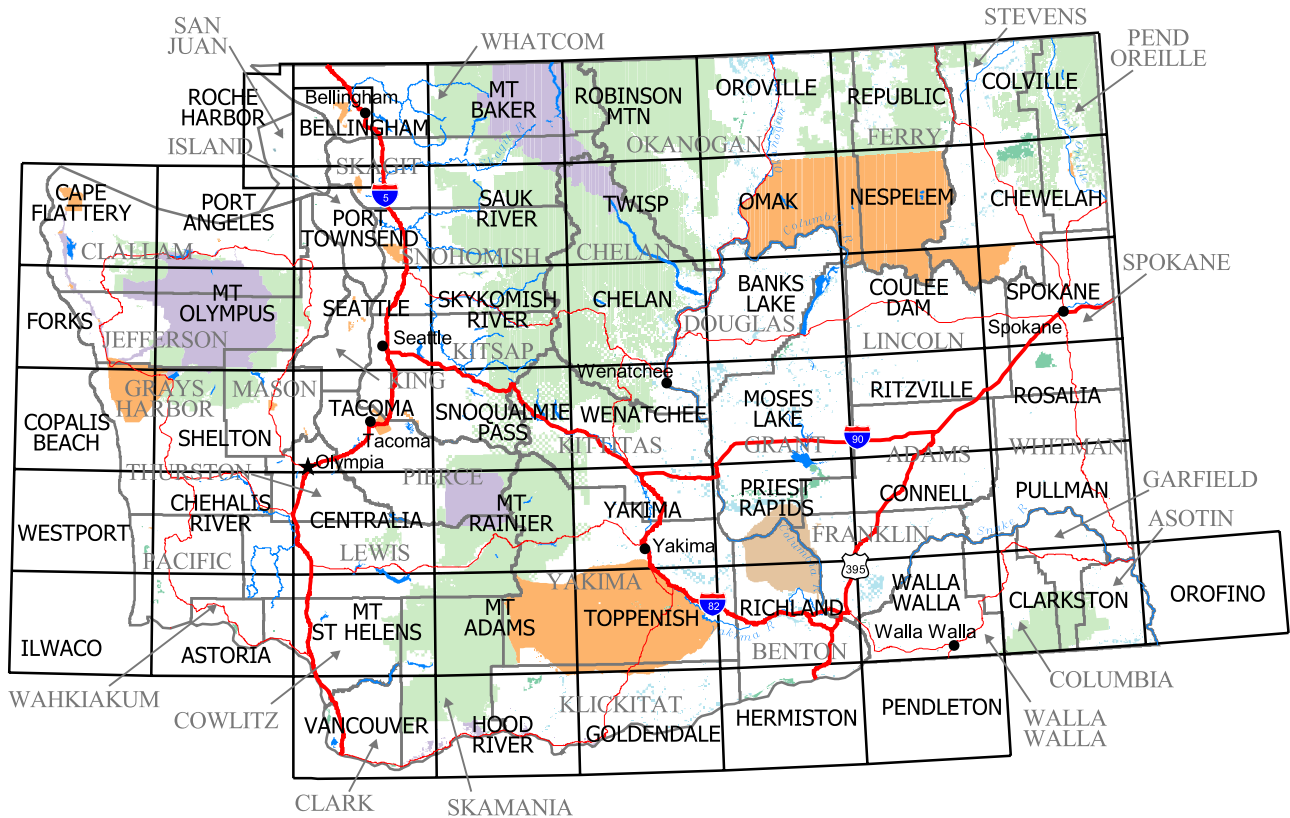

Public Lands Information CenterSM
 BLM & Forest Service map coverage
www.publiclands.org

Washington

BLM 1:100K Maps | Land Status | Counties

To order any of these maps call toll-free 1-877-851-8946
 or visit us at www.publiclands.org/mapcenter.

Copyright ©2001 Public Lands Interpretive Association. All rights reserved.

Features

- Cities
- Primary Highways
- Interstate Highway
- Rivers

Boundaries

- BLM 100K Maps
- Counties

Land Status

- BLM Lands
- Reclamation Reservoirs
- Military Withdrawal
- National Forests
- Wildlife Refuges

- Tribal Lands
- National Parks
- Private
- State Trust Lands
- State Wildlife Areas
- State Parks