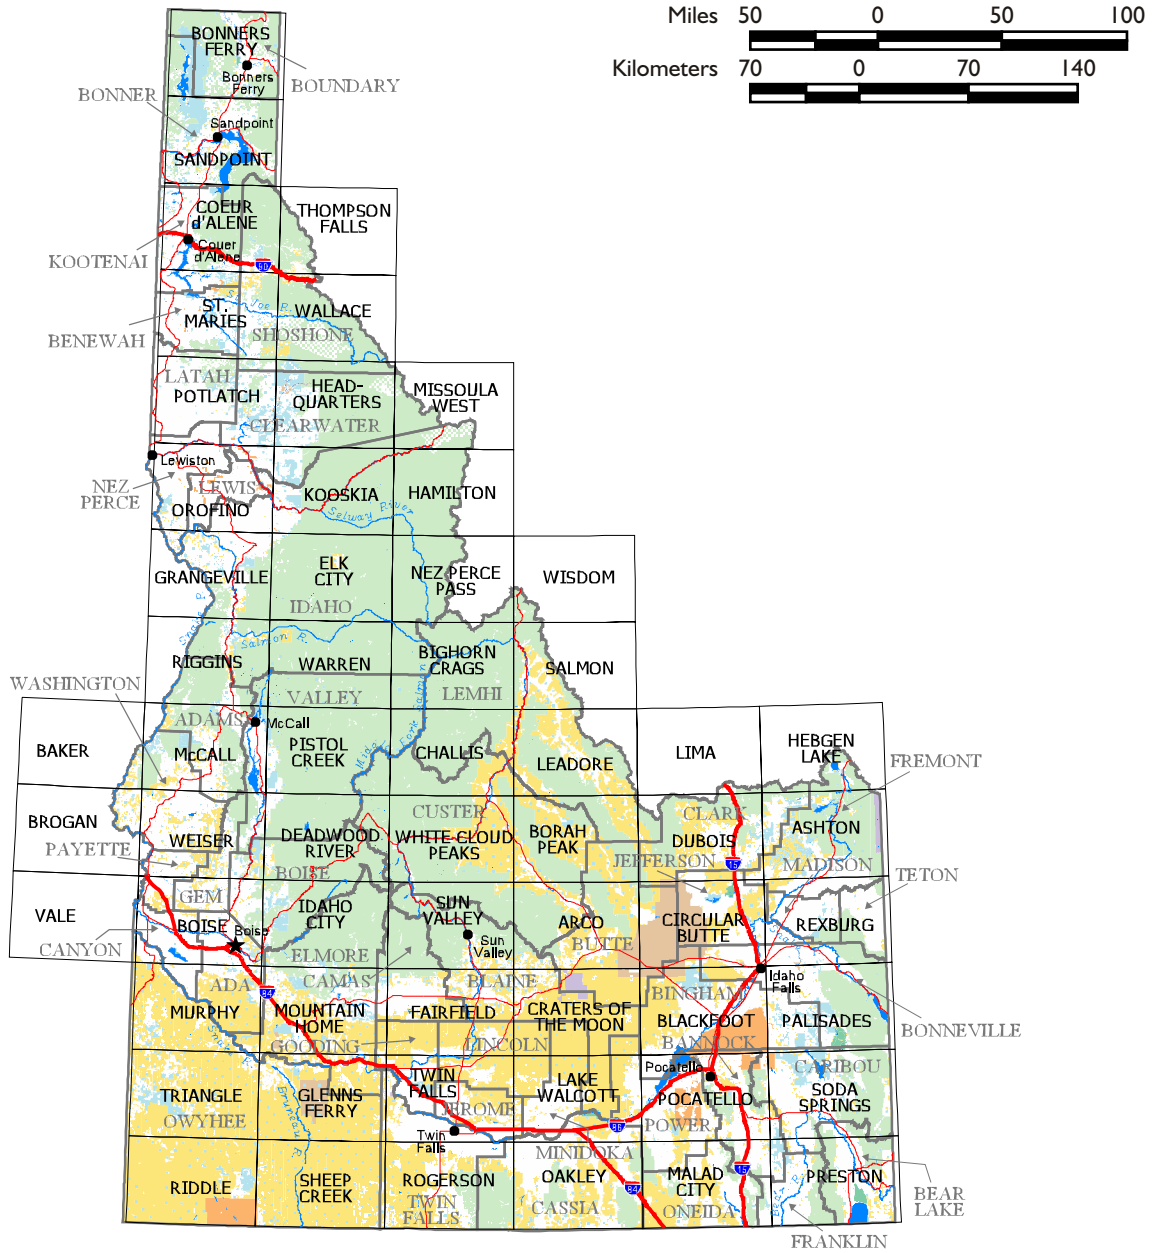

BLM 1:100K Maps | Land Status | Counties

To order any of these maps call toll-free 1-877-851-8946
or visit us at www.publiclands.org/mapcenter.

Copyright ©2001 Public Lands Interpretive Association. All rights reserved.

Features

- Cities
- Primary Highways
- Interstate Highway
- Rivers

Boundaries

- BLM 100K Maps
- Counties

Land Status

- BLM Lands
- Reclamation Reservoirs
- Military Withdrawal
- National Forests
- Wildlife Refuges

- Tribal Lands
- National Parks
- Private
- State Trust Lands
- State Wildlife Areas
- State Parks